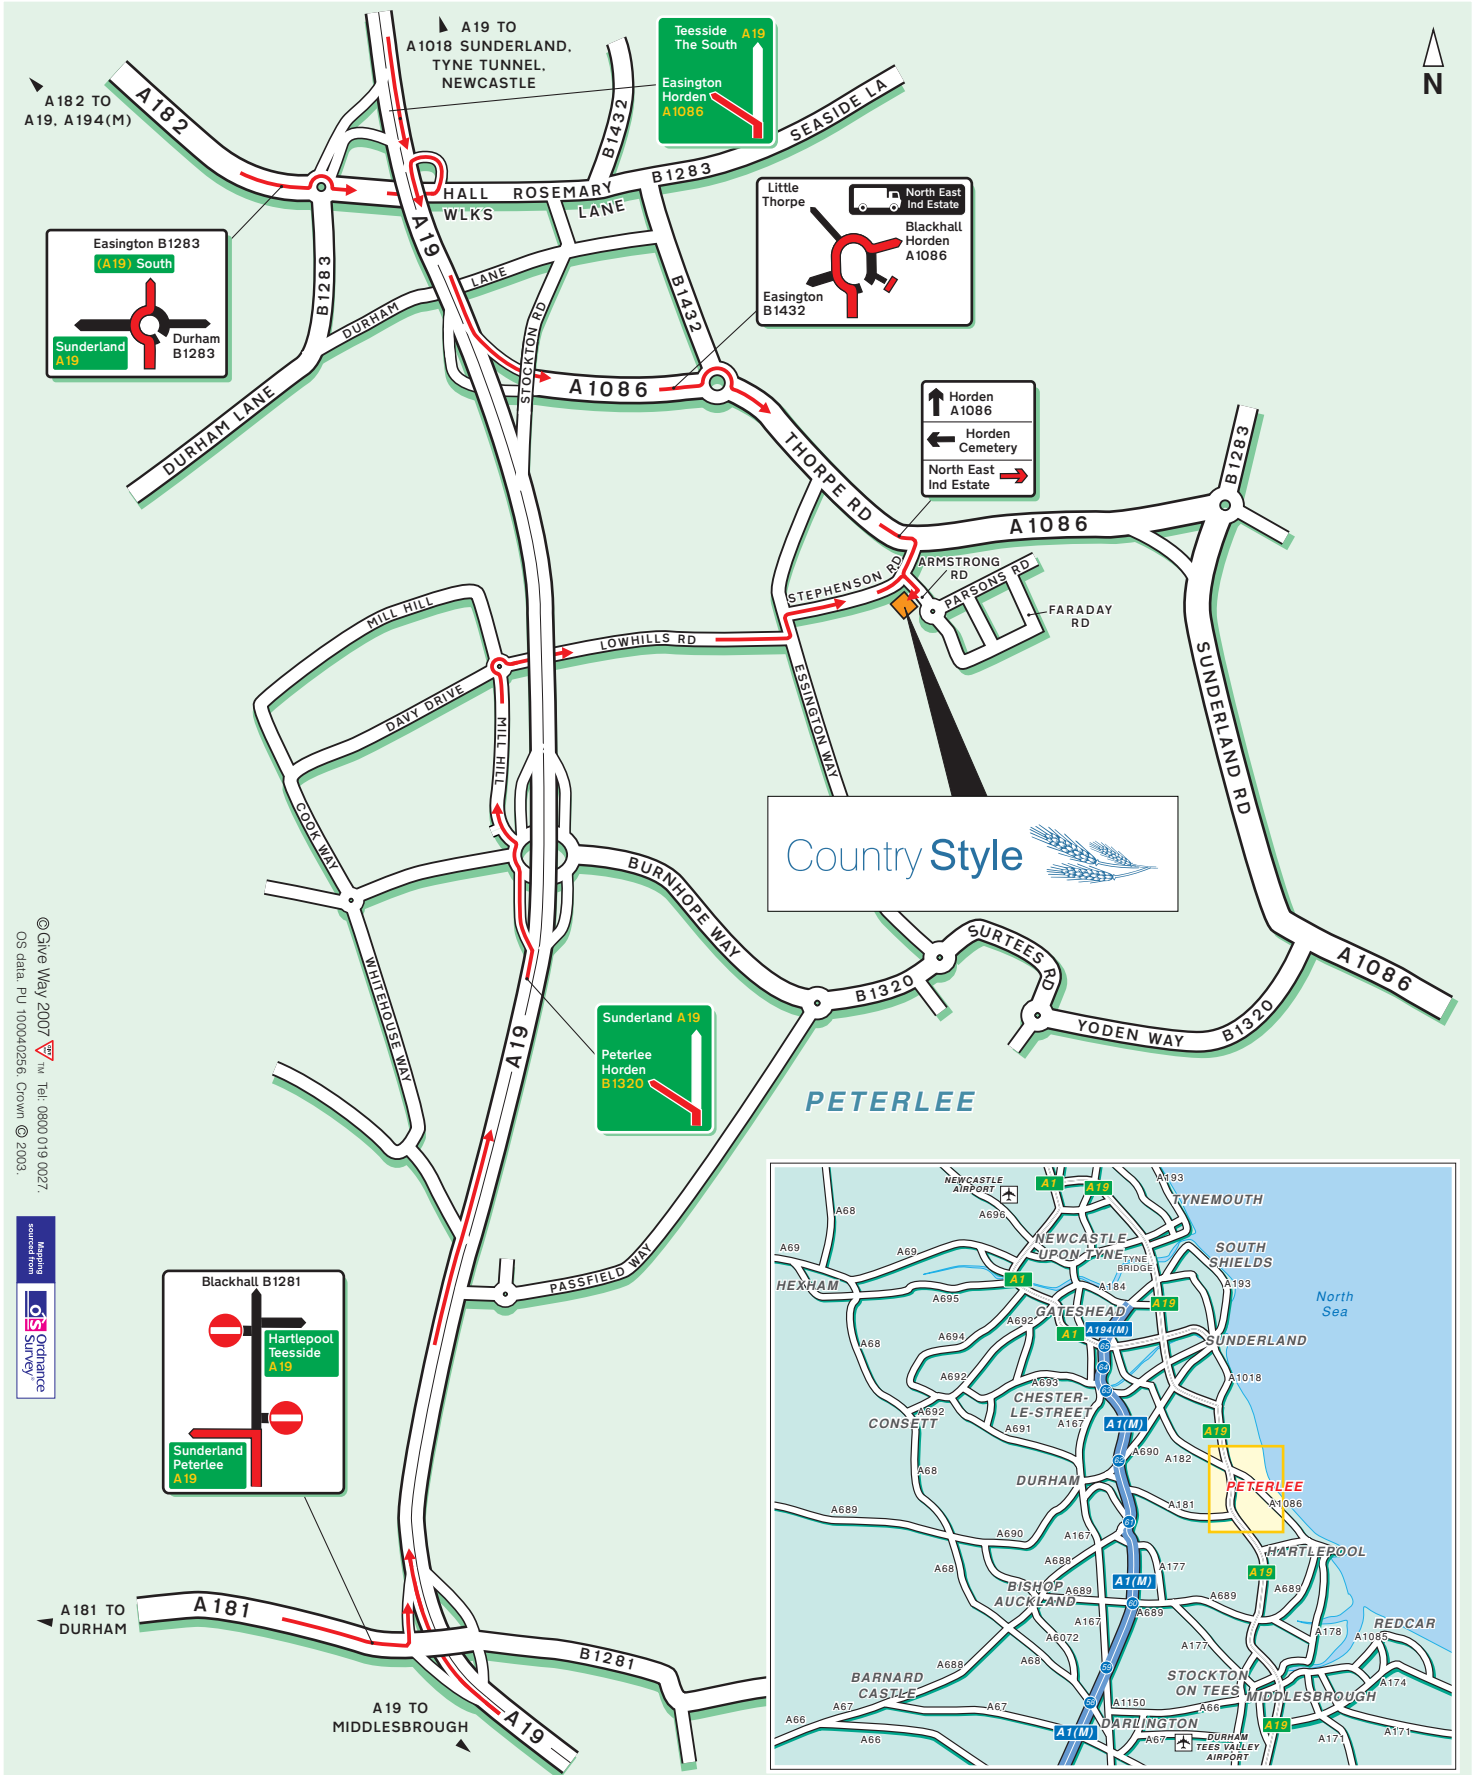

Country Style Foods
 24-25 Armstrong Road, North East Industrial Estate
 Peterlee SR8 5AJ

Tel: 0191 587 4300
 Fax: 0191 587 4330

By Rail, Durham Station.
 Approximately 30 minutes drive away.
 For information on train operators and times phone
 National Rail Enquiries on 0845 7484950.

By Air, Newcastle/ Durham Tees Valley Airports.
 Both Airports are approximately 40 minutes drive away.

© Give Way 2007
 OS data. PU 100040256. Crown © 2003.