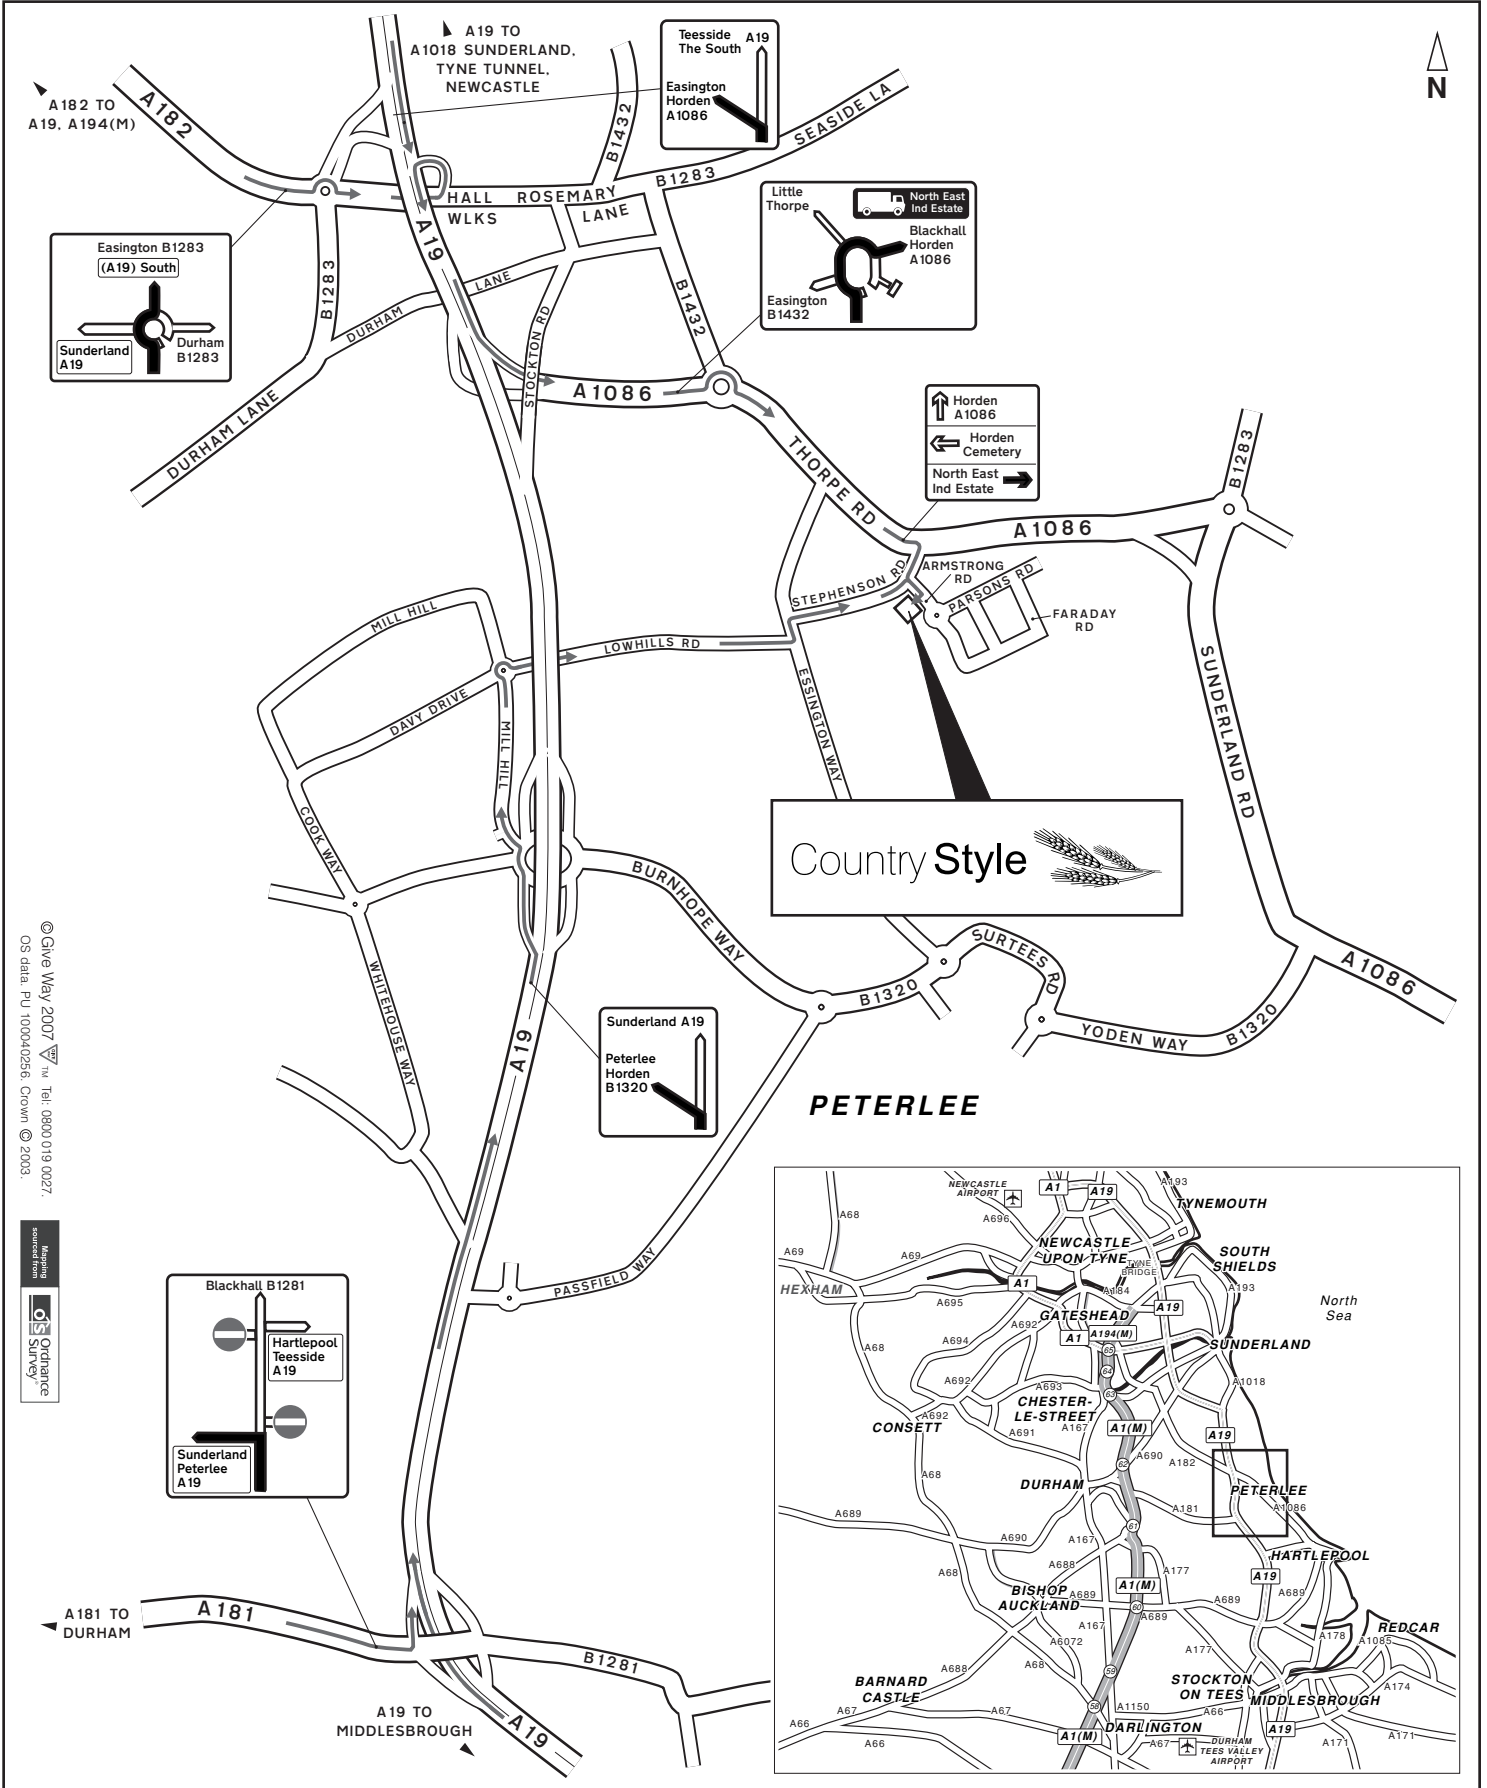

Public Transport

Country Style Foods
 24-25 Armstrong Road, North East Industrial Estate
 Peterlee SR8 5AJ

Tel: 0191 587 4300
 Fax: 0191 587 4330

By Rail, Durham Station.
 Approximately 30 minutes drive away.
 For information on train operators and times phone
 National Rail Enquiries on 0845 7484950.

By Air, Newcastle/ Durham Tees Valley Airports.
 Both Airports are approximately 40 minutes drive away.

© Give Way 2007. OS data. PU 100040256. Crown © 2003.