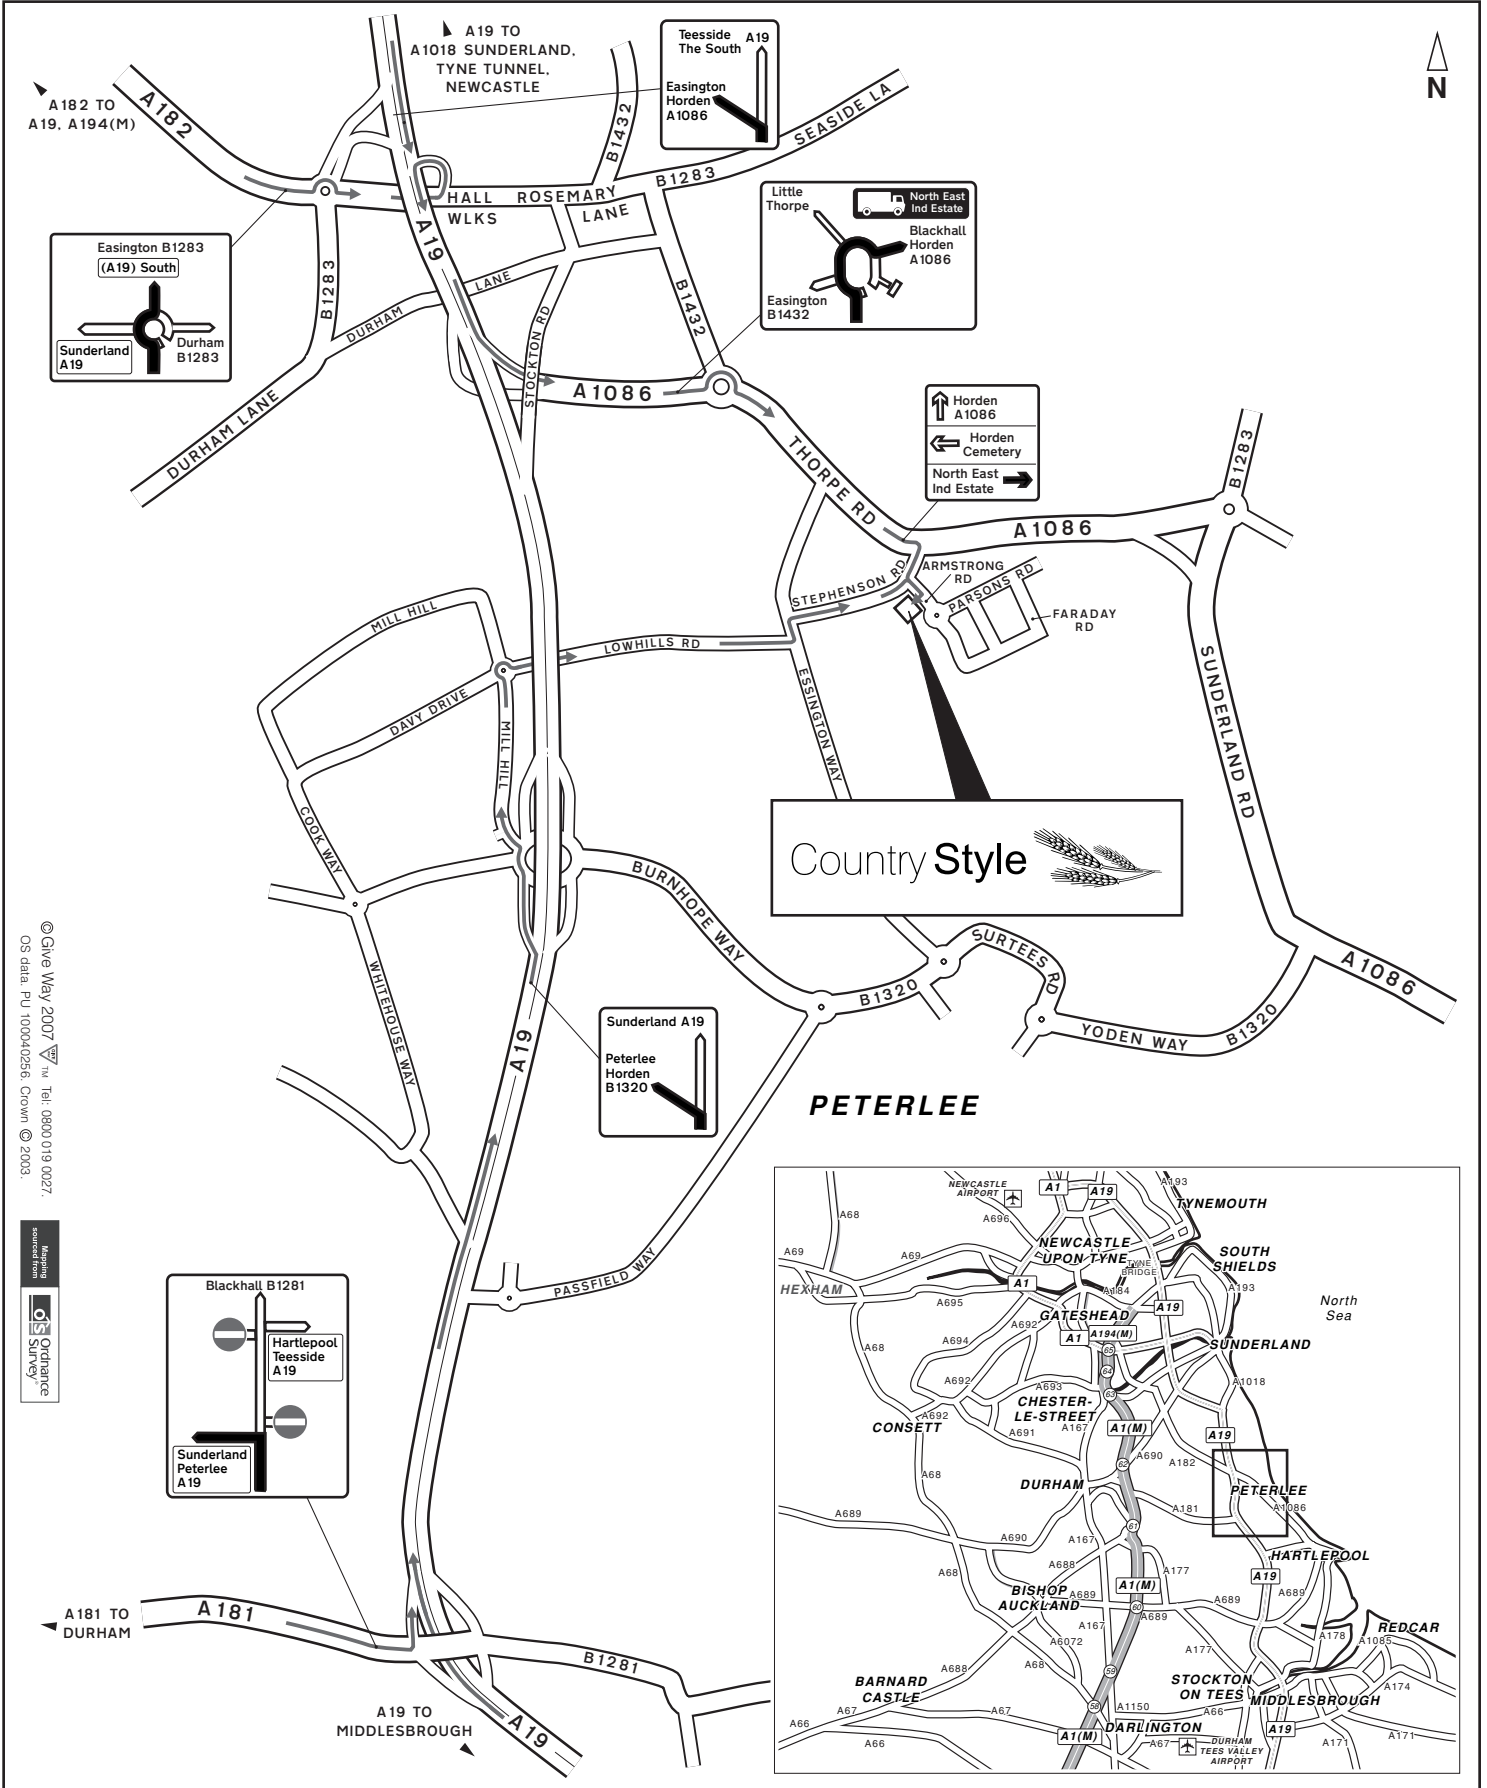

Country Style Foods
 24-25 Armstrong Road, North East Industrial Estate
 Peterlee SR8 5AJ

Tel: 0191 587 4300
 Fax: 0191 587 4330

By Rail, Durham Station.
 Approximately 30 minutes drive away.
 For information on train operators and times phone
 National Rail Enquiries on 0845 7484950.

By Air, Newcastle/ Durham Tees Valley Airports.
 Both Airports are approximately 40 minutes drive away.

© Give Way 2007
 OS data, PU 100040256, Crown © 2003.